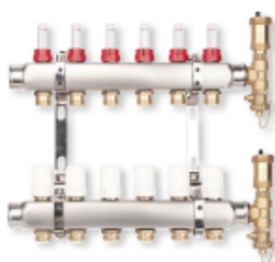

Valvex INOX setovi razdjelnika K5 - s ventilima, topmetrima i sigurnosnim setom

5797	Set razdjelnika INOX K5-3 kruga (6085610)	435.42	544.27
5798	Set razdjelnika INOX K5-4 kruga (6085620)	491.79	614.74
5864	Set razdjelnika INOX K5-5 krugova (6085630)	562.19	702.74
5865	Set razdjelnika INOX K5-6 krugova (6085640)	646.75	808.44
5866	Set razdjelnika INOX K5-7 krugova (6085650)	717.27	896.59
5867	Set razdjelnika INOX K5-8 krugova (6085660)	801.71	1,002.14
5868	Set razdjelnika INOX K5-9 krugova (6085670)	872.24	1,090.30
5869	Set razdjelnika INOX K5-10 krugova (6085680)	970.83	1,213.54